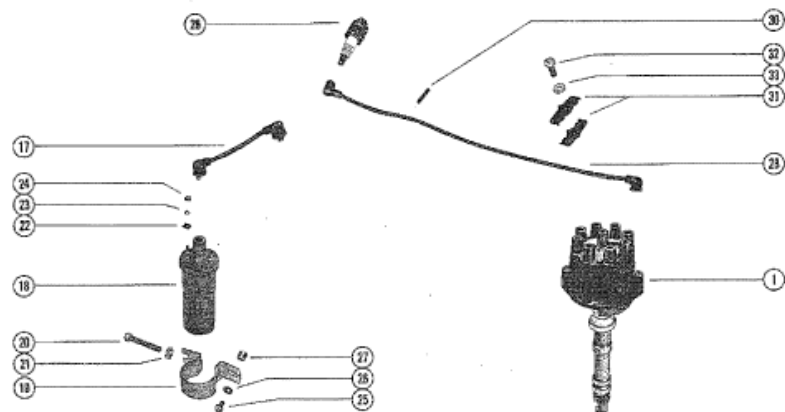

MERCURY MARINE

Parts List						
Ref	Class	Part	Description	Qty	Comment	Footnote
1		64025A	DISTRIBUTOR ASSEMBLY, COMF	1		
1		64025A	DISTRIBUTOR ASSEMBLY, COMF	1		
2	393	4988	CAP, DISTRIBUTOR	1		
2	37	54675	DECAL, DISTRIBUTOR CAP	1		
3		65864	ROTOR	1		
4	10	36046	SCREW, BREAKER AND COND	3		
5	81	64851	CONDENSER	1		
6		64850	BREAKER ASSEMBLY	1		
7	84	64846	LEAD ASSEMBLY, PRIMARY	1		
8	54	65783A	CLAMP ASSEMBLY, DISTRIBUT	2		
10	10	21335	SCREW, CLAMP TO DISTRIB	2		
11	13	26996	LOCKWASHER, DISTRIBUTOR	1		
12	43	58023	GEAR, DRIVE (LEFT HAND CRA	1		
12	43	58024	GEAR, DRIVE (RIGHT HAND CF	1		
13	17	58021	PIN, DRIVE GEAR	1		
14	27	58025	"O" RING, DISTRIBUTOR	1		4
14A	35	60047A	SCREEN, FLAME ARRESTOR	2		
15		58258	CLAMP, DISTRIBUTOR TO INTAK	1		
16	10	58259	SCREW, DISTRIBUTOR CLAMP A	1		
16A	13	58260	LOCKWASHER, DISTRIBUTOR C	1		
17	84	65796	LEAD ASSEMBLY, DISTRIBUTOR	1		
18		26433	COIL, IGNITION	1		
19		33321	BRACKET, IGNITION COIL MOUN	1		
20	10	33311	SCREW, BRACKET TO IGNITION	1		
21	13	35048	LOCKWASHER, BRACKET SCREW	1		
22	12	30164	WASHER, IGNITION COIL TERMI	2		
23	13	26996	LOCKWASHER, IGNITION COIL T	2		
24	11	20645	NUT, IGNITION COIL TERMINAL	2		
25	10	34613	SCREW, IGNITION COIL ATTAC	1		
26	12	20553	WASHER, IGNITION COIL ATTAC	1		
27	23	60339	SPACER, IGNITION COIL ATTAC	1		
28	84	65795	LEAD ASSEMBLY, HIGH TENSIO	1	SERIAL 00000000-03693272	
28	84	65795	LEAD ASSEMBLY, HIGH TENSIO	1	SERIAL 00000000-03693272	
28	84	65795	LEAD ASSEMBLY, HIGH TENSIO	1	SERIAL 00000000-03693272	
28	84	65795	LEAD ASSEMBLY, HIGH TENSIO	1	SERIAL 00000000-03693272	
28	84	65795	LEAD ASSEMBLY, HIGH TENSIO	1	SERIAL 00000000-03693272	
28	84	65795	LEAD ASSEMBLY, HIGH TENSIO	2	SERIAL 00000000-03693272	
28	84	65795	LEAD ASSEMBLY, HIGH TENSIO	1	SERIAL 00000000-03693272	
28	84	67957	LEAD ASSEMBLY, HIGH TENSIO	1	SERIAL 03750508-09999999	
28	84	67957	LEAD ASSEMBLY, HIGH TENSIO	1	SERIAL 03750508-09999999	
28	84	67957	LEAD ASSEMBLY, HIGH TENSIO	1	SERIAL 03750508-09999999	